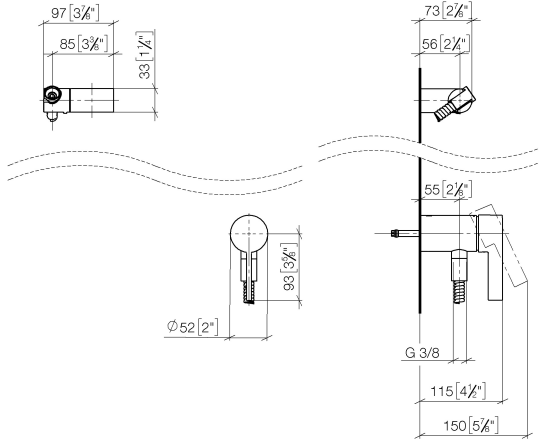

Concealed single-lever mixer with integrated shower connection with hand shower set without hand shower - Brushed Platinum

IMO

36 002 970

- metal shower hose 1750mm with integrated anti-twist protection
- This article does not include a hand shower!**
Intrinsic protection against back flow.

Concealed single-lever mixer with integrated shower connection with hand shower set without hand shower - Brushed Platinum

IMO

36 002 970
mm [inches]

Certificates

Belgaqua_21-025- WRAS_2011027. LGA_29928.
27_1.

36 002 970

Spare parts list

No.	Item Number	Name	Quantity used	Delivery time
1	28 060 970-06	Wall bracket swivel - Brushed Platinum	1	10
2	28 322 970-06	Metal shower hose 1/2" x 3/8" x 1750 mm - Brushed Platinum	1	2
3	36 050 970-06	Concealed single-lever mixer with integrated shower connection - Brushed Platinum	1	10